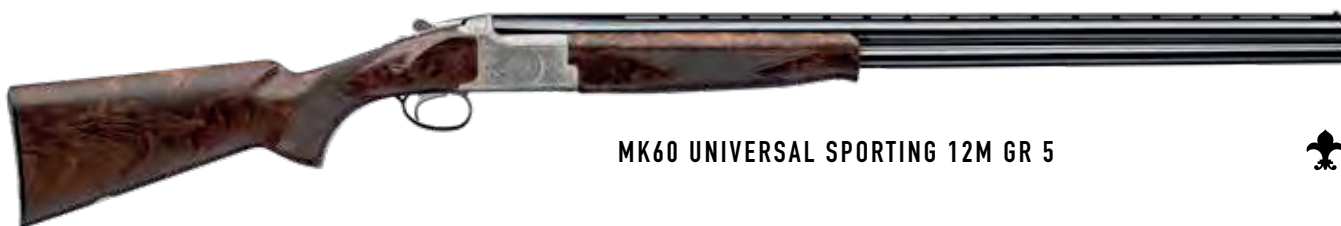

MIROKU OVER-AND-UNDER

MK60

MK60 UNIVERSAL SPORTING 12M GR 5

		 cm		 mm	 mm	 mm		 kg				End-user*
813064303	12M	76	5 Invector-Plus™ (Cyl-1/4-1/2-3/4-Full)	8	Pistol grip	365	40-60 American Grade 5/6 Oil finish	3.56	Cardboard case	Gunlock, choke key	Engraving: Ornamental engraving hand retouched	4.180 €